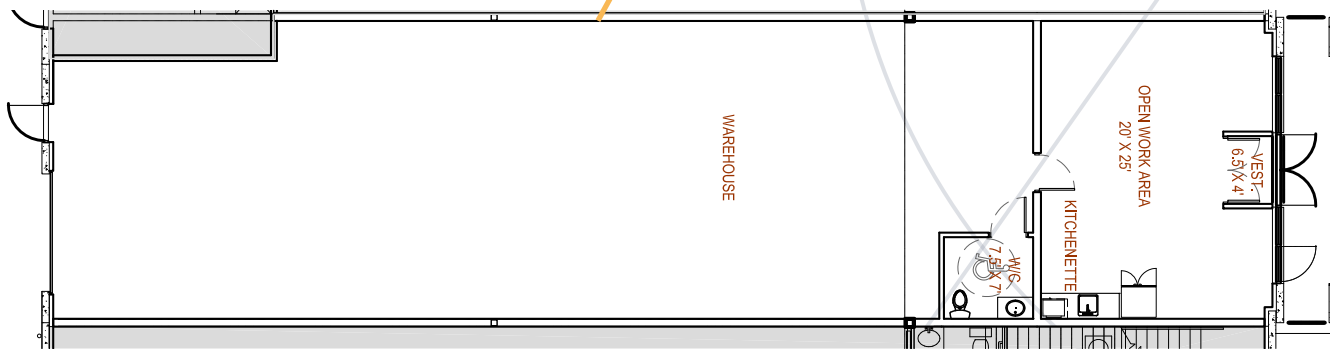

**MAIN FLOOR - 2,674 SF**

HEARTLAND CENTRE I, FORT SASKATCHEWAN, AB

**MAIN FLOOR**

Existing Plan, 4'x4' Design Grid