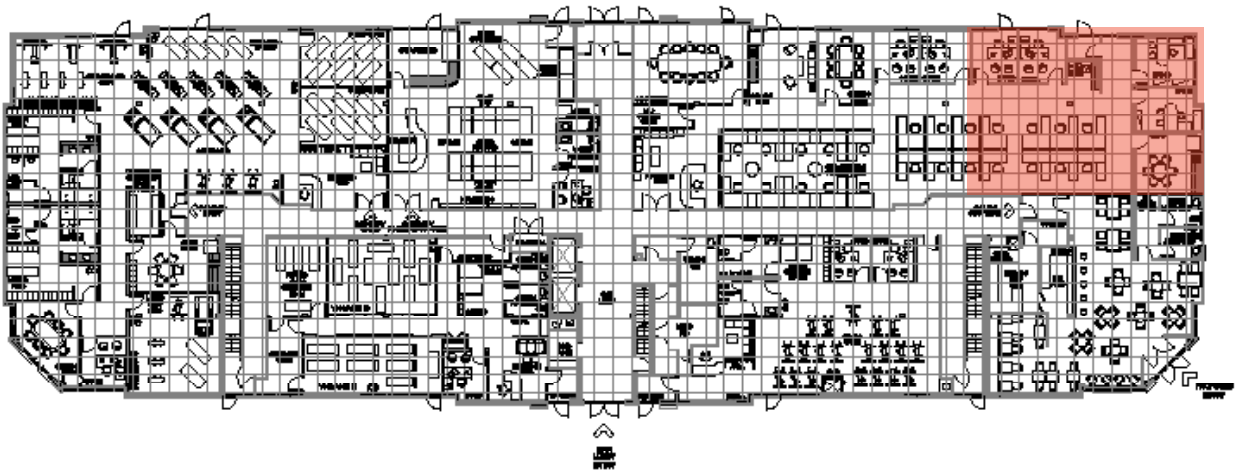

# MAIN FLOOR - +/- 1,914 SF

MILLENNIUM PROFESSIONAL, SHERWOOD PARK, AB

## FIRST FLOOR

Conceptual Plan, 4'x4' Design Grid