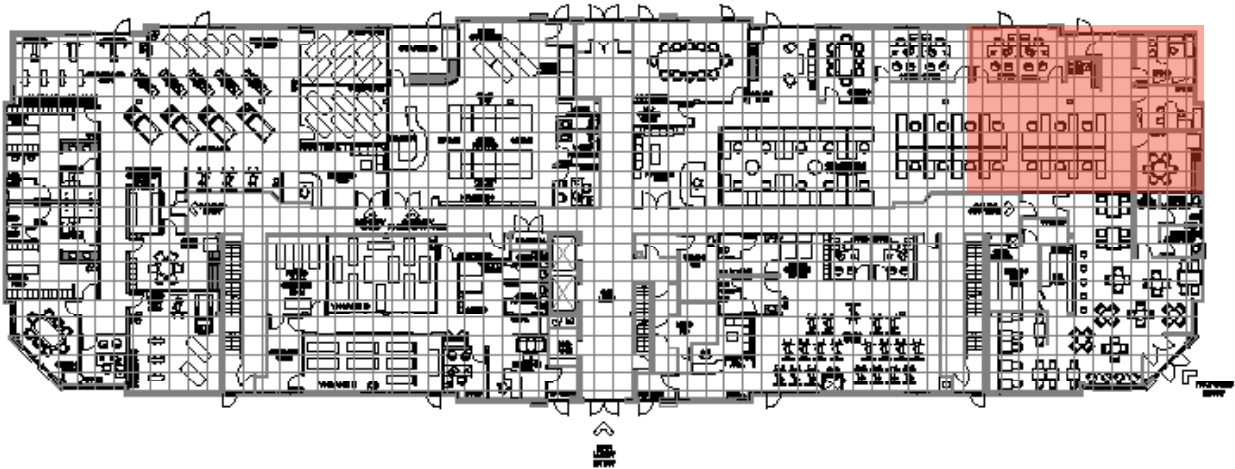

MAIN FLOOR - +/- 1,914 SF

MILLENNIUM PROFESSIONAL, SHERWOOD PARK, AB

FIRST FLOOR

Conceptual Plan, 4'x4' Design Grid