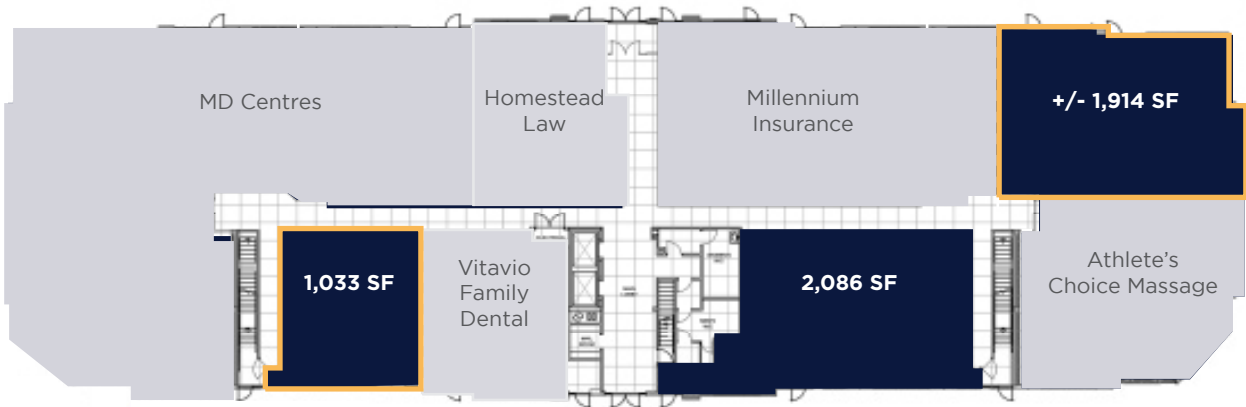

MAIN FLOOR - +/- 1,914 SF

MILLENNIUM PROFESSIONAL, SHERWOOD PARK, AB

FIRST FLOOR

Conceptual Plan, 4'x4' Design Grid