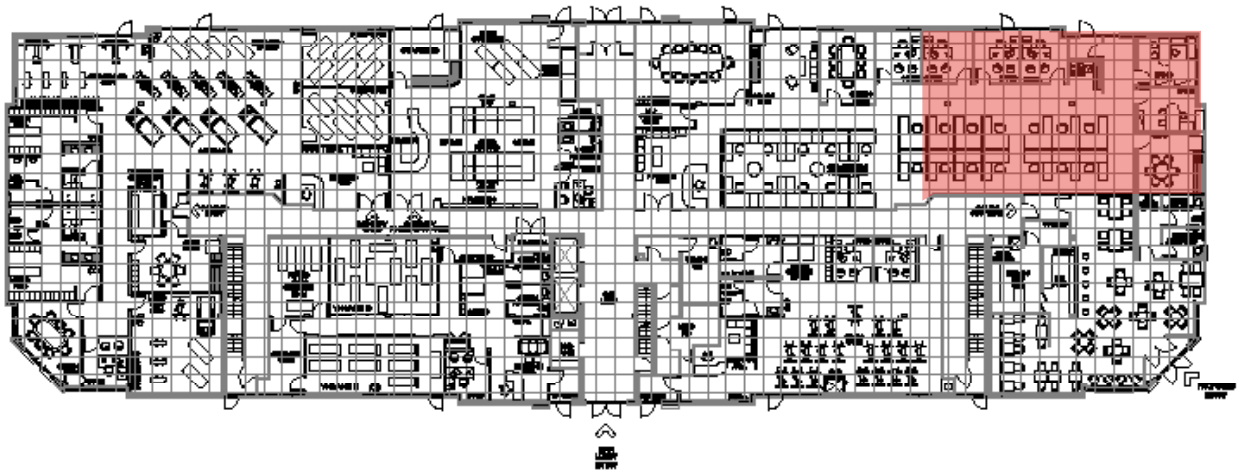

MAIN FLOOR - +/- 2,436 SF

MILLENNIUM PROFESSIONAL, SHERWOOD PARK, AB

FIRST FLOOR

Conceptual Plan, 4'x4' Design Grid