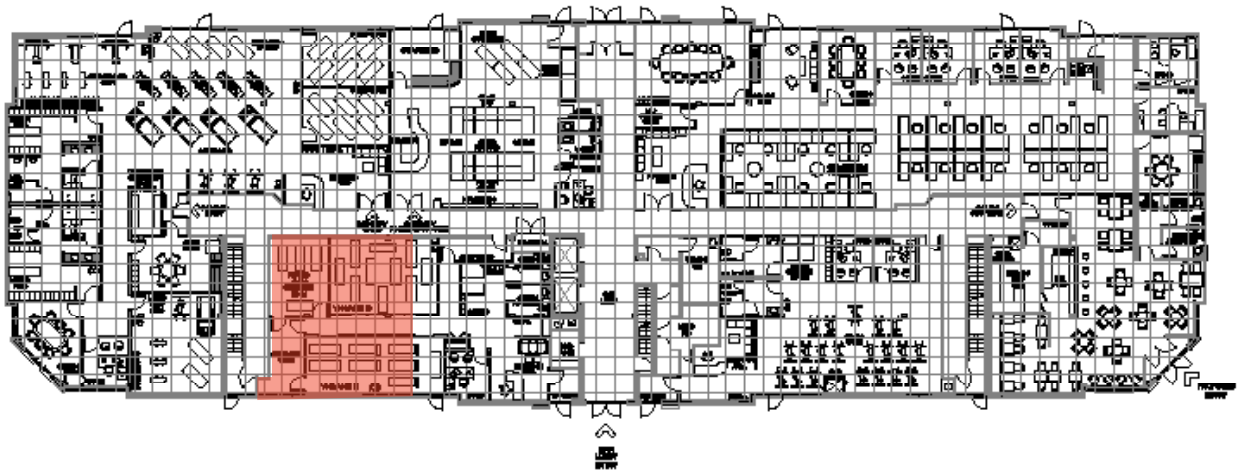

# MAIN FLOOR - 1,033 SF

MILLENNIUM PROFESSIONAL, SHERWOOD PARK, AB

## FIRST FLOOR

Conceptual Plan, 4'x4' Design Grid