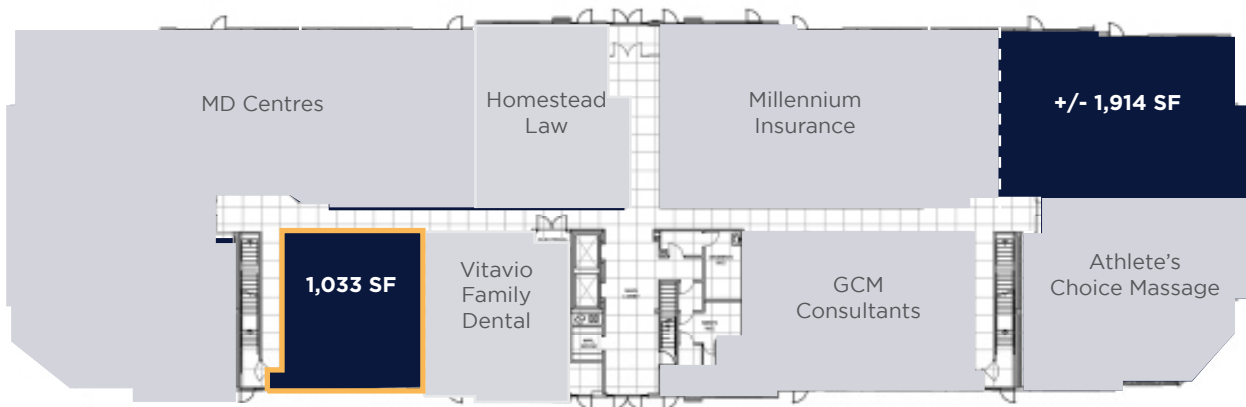

# MAIN FLOOR - 1,033 SF

MILLENNIUM PROFESSIONAL, SHERWOOD PARK, AB

## FIRST FLOOR

Conceptual Plan, 4'x4' Design Grid