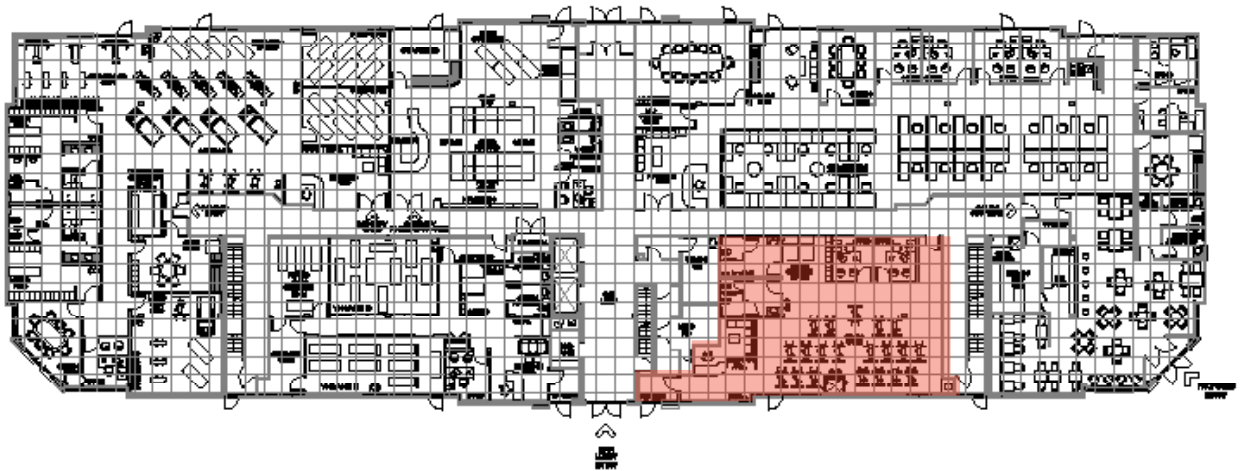

MAIN FLOOR - 2,086 SF

MILLENNIUM PROFESSIONAL, SHERWOOD PARK, AB

FIRST FLOOR

Conceptual Plan, 4'x4' Design Grid