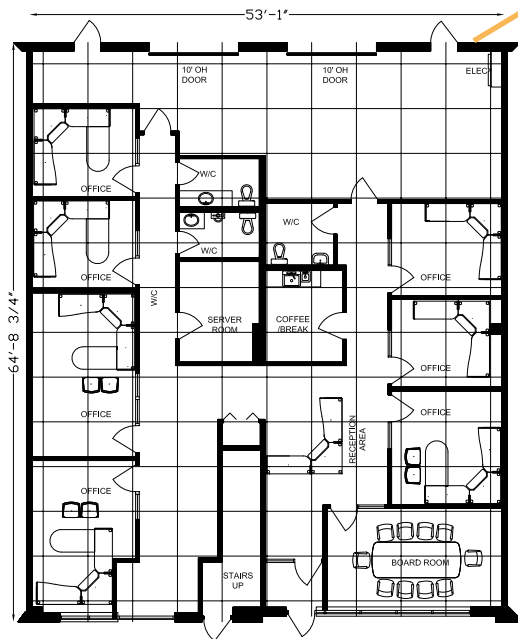

**MAIN FLOOR - 3,316 SF**

HEARTLAND CENTRE I, FORT SASKATCHEWAN, AB

**MAIN FLOOR**

Existing Plan 5'x5' Design Grid