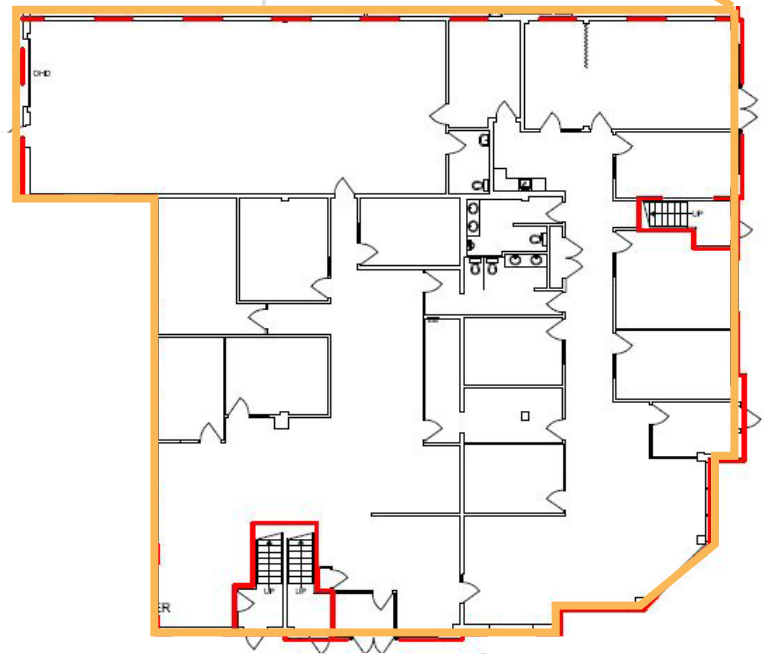

# SUITE 168 - MAIN FLOOR

HEARTLAND CENTRE I, FORT SASKATCHEWAN, AB

**SECOND FLOOR**  
Existing Plan