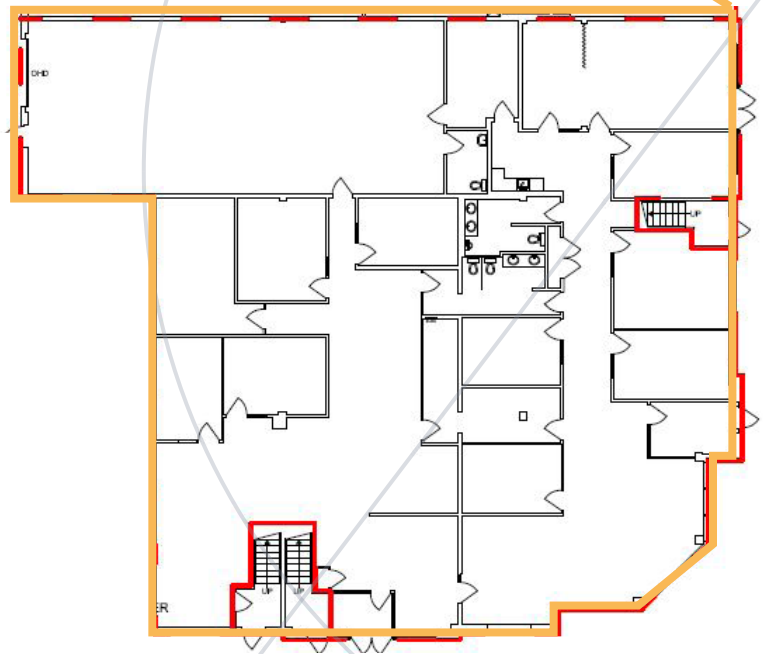

SUITE 168 - MAIN FLOOR

HEARTLAND CENTRE I, FORT SASKATCHEWAN, AB

MAIN FLOOR
Existing Plan